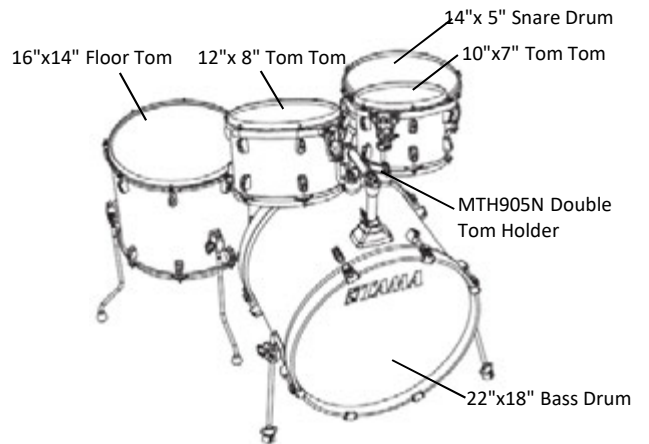

VP52KR (Lacquer) w/HB5W HW Kit **1.149,00**
VD52KR (Unicolor Wrap) w/HB5W HW Kit **1.049,00**