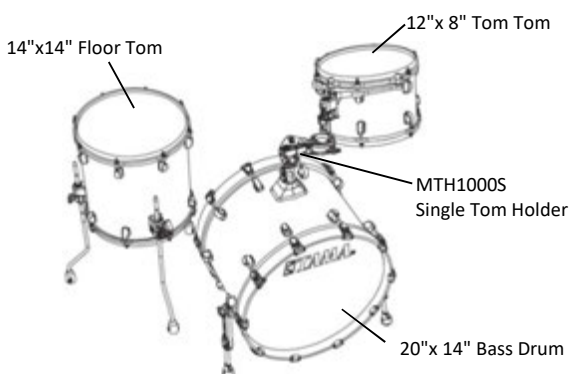

ME30CMS (Exotic Finish)
MA30CMS (Lacquer Finish) **2.199,00**