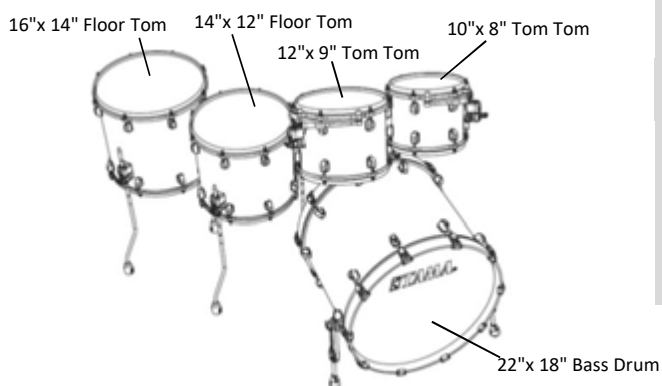

## CONFIGURATIONS (Snare Drum & Hardware are NOT included)

**BE42ZS** (Exotic Finish) **2.899,00**  
**BG42ZS** (Lacquer Finish)

**BE32RZS** (Exotic Finish) **2.399,00**  
**BG32RZS** (Lacquer Finish)

**BE52ZS** (Exotic Finish) **3.599,00**  
**BG52ZS** (Lacquer Finish)