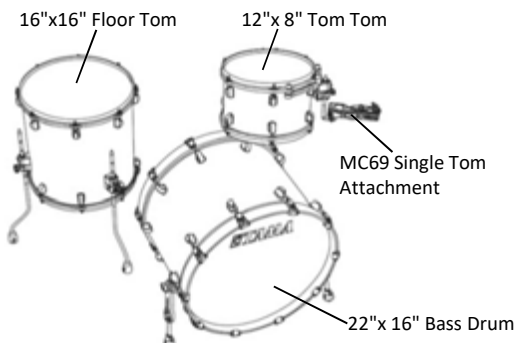

OPTIONAL HARDWARE KIT

HV5WN	419,00

- HS80W (Roadpro Snare Stand)
- HC83BW x2 (Roadpro Boom Cymbal Stand)
- HH605 (Iron Cobra 600 Hi-Hat Stand)
- HP600D (Iron Cobra Duo Glide Single Drum Pedal)