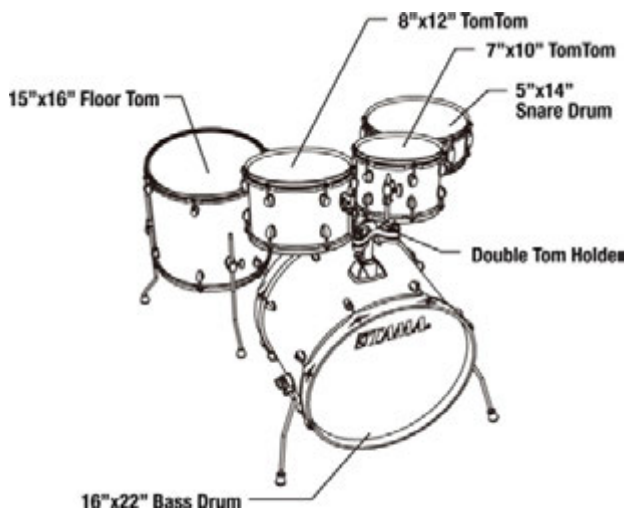

FEATURES

1. Rhythm Mate Shells : All Poplar 9ply, 7.5mm
   - TAMA Precision Bearing Edges
   - Wraps-glued to the shell
   - Omnisphere Tom Holder
   - Accu-Tune Bass Drum Hoops
   - Double Braced Leg Hardware
2. *All Rhythm Mate drums come with Chrome shell hardware.

HARDWARE KIT (Included)

- Snare Stand
- Straight Cymbal Stand
- Boom Cymbal Stand
- Hi-Hat Stand
- Drum Pedal
- Drum Throne

AVAILABLE FINISHES

- **RDS** (Red Stream)
- **GXS** (Galaxy Silver)
- **CCM** (Charcoal Mist)
- **WR** (Wine Red)
- **WH** (White)
- **BK** (Black)

CYMBAL Meinl BCS SET (Included)

- 14" Hi-Hat Cymbals
- 16" Crash Cymbal
- 20" Ride Cymbal

CONFIGURATIONS (w/Cymbals & Hardware Kit)

RM52KH6

599,00

RM50YH6

599,00

RM52KH6C Complete Kit
Color : Red Stream - RDS