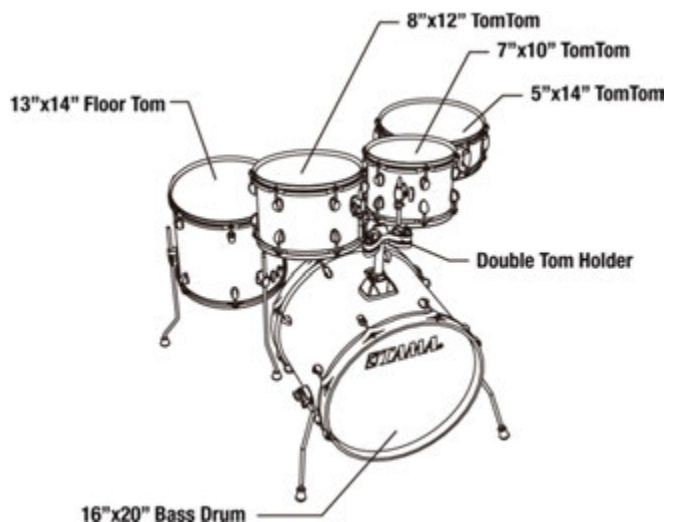

FEATURES

1. Rhythm Mate Shells : All Poplar 9ply, 7.5mm
   - TAMA Precision Bearing Edges
   - Wraps-glued to the shell
   - Omnisphere Tom Holder
   - Accu-Tune Bass Drum Hoops
   - Double Braced Leg Hardware
2. *All Rhythm Mate drums come with Chrome shell hardware.

HARDWARE KIT (Included)

- Snare Stand
- Straight Cymbal Stand
- Boom Cymbal Stand
- Hi-Hat Stand
- Drum Pedal
- Drum Throne

AVAILABLE FINISHES

- **RDS** (Red Stream)
- **GXS** (Galaxy Silver)
- **CCM** (Charcoal Mist)
- **WR** (Wine Red)
- **WH** (White)
- **BK** (Black)

CYMBAL Meinl BCS SET (Included)

- 14" Hi-Hat Cymbals
- 16" Crash Cymbal
- 20" Ride Cymbal

CONFIGURATIONS (w/Cymbals & Hardware Kit)

RM52KH6

599,00

RM50YH6

599,00

RM52KH6C Complete Kit
Color : Red Stream - RDS