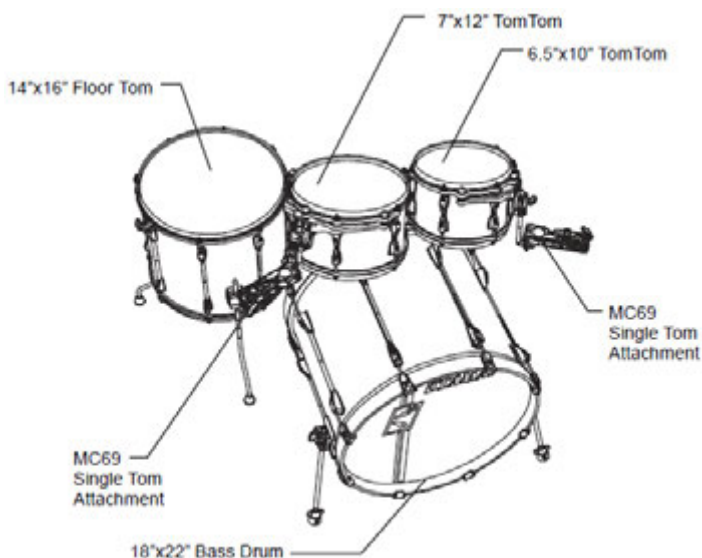

SUPERSTAR HYPER-DRIVE MAPLE

FEATURES

- Superstar Hyper-Drive Maple Shells
  All Maple
  Tom Toms / Floor Toms / Snare Drums : 6ply, 5mm
  Bass Drums : 8ply, 7mm
- Hyper-Drive Toms
- Star-Cast Mounting System in Black Nickel
- Die-Cast Hoops
- Sound Bridge High-Tension Lugs
- Power Craft II Drum Heads
- Claw Hooks w/Rubber Spacers
- *All Superstar Hyper-Drive drums come with Black Nickel shell hardware.

AVAILABLE FINISHES

Hyper-Drive Maple: ML (Lacquer Finishes)

- **GYM** (Golden Yellow Metallic)
- **VBM** (Vintage Blue Metallic)
- **CCW** (Classic Cherry Wine)
- **DMF** (Dark Mocha Fade)
- **FBK** (Flat Black)

NEW **SAP** (Satin Arctic Pearl)

Hyper-Drive Maple: MK (Unicolor Wrap Finishes)

- **BOS** (Bright Orange Sparkle)
- **MGD** (Midnight Gold Sparkle)
- **ISP** (Indigo Sparkle)
- **BCB** (Brushed Charcoal Black)
- **SGW** (Sugar White)

HARDWARE KIT HB5W

- HS60W (Snare Stand)
- HC63BW x2 (Boom Cymbal Stands)
- HH205 (Iron Cobra 200 Hi-Hat Stand)
- HP200P (Iron Cobra 200 Single Drum Pedal)

CONFIGURATIONS (Snare Drum is **NOT** Included)

ML42HLZBN (Lacquer)

w/HB5W HW Kit

NEW 1.349,00

MK42HLZBN (Unicolor Wrap)

w/HB5W HW Kit

NEW 1.149,00

ML52HLZBN (Lacquer)

w/HB5W HW Kit

NEW 1.449,00

MK52HLZBN (Unicolor Wrap)

w/HB5W HW Kit

NEW 1.249,00