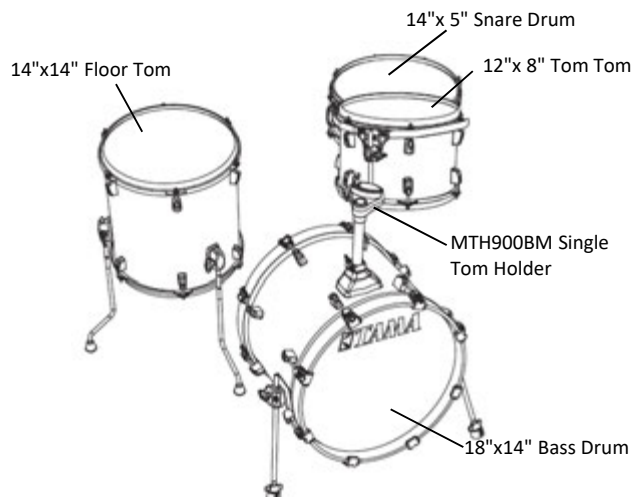

VP48 (Lacquer) w/HB5W HW Kit **999,00**
VD48 (Unicolor Wrap) w/HB5W HW Kit **899,00**