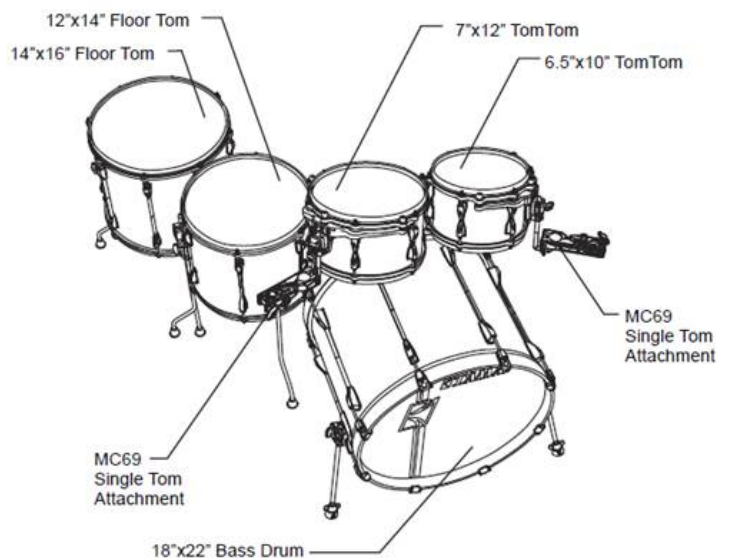

SUPERSTAR HYPER-DRIVE MAPLE

FEATURES

- Superstar Hyper-Drive Maple Shells
  All Maple
  Tom Toms / Floor Toms / Snare Drums : 6ply, 5mm
  Bass Drums : 8ply, 7mm
- Hyper-Drive Toms
- Star-Cast Mounting System in Black Nickel
- Die-Cast Hoops
- Sound Bridge High-Tension Lugs
- Power Craft II Drum Heads
- Claw Hooks w/Rubber Spacers
- *All Superstar Hyper-Drive drums come with Black Nickel shell hardware.

AVAILABLE FINISHES

Hyper-Drive Maple: ML (Lacquer Finishes)

- **GYM** (Golden Yellow Metallic)
- **VBM** (Vintage Blue Metallic)
- **CCW** (Classic Cherry Wine)
- **DMF** (Dark Mocha Fade)
- **FBK** (Flat Black)

NEW **SAP** (Satin Arctic Pearl)

Hyper-Drive Maple: MK (Unicolor Wrap Finishes)

- **BOS** (Bright Orange Sparkle)
- **MGD** (Midnight Gold Sparkle)
- **ISP** (Indigo Sparkle)
- **BCB** (Brushed Charcoal Black)
- **SGW** (Sugar White)

HARDWARE KIT HB5W

- HS60W (Snare Stand)
- HC63BW x2 (Boom Cymbal Stands)
- HH205 (Iron Cobra 200 Hi-Hat Stand)
- HP200P (Iron Cobra 200 Single Drum Pedal)

CONFIGURATIONS (Snare Drum is **NOT** Included)

ML42HLZBN (Lacquer)

w/HB5W HW Kit

NEW 1.349,00

MK42HLZBN (Unicolor Wrap)

w/HB5W HW Kit

NEW 1.149,00

ML52HLZBN (Lacquer)

w/HB5W HW Kit

NEW 1.449,00

MK52HLZBN (Unicolor Wrap)

w/HB5W HW Kit

NEW 1.249,00