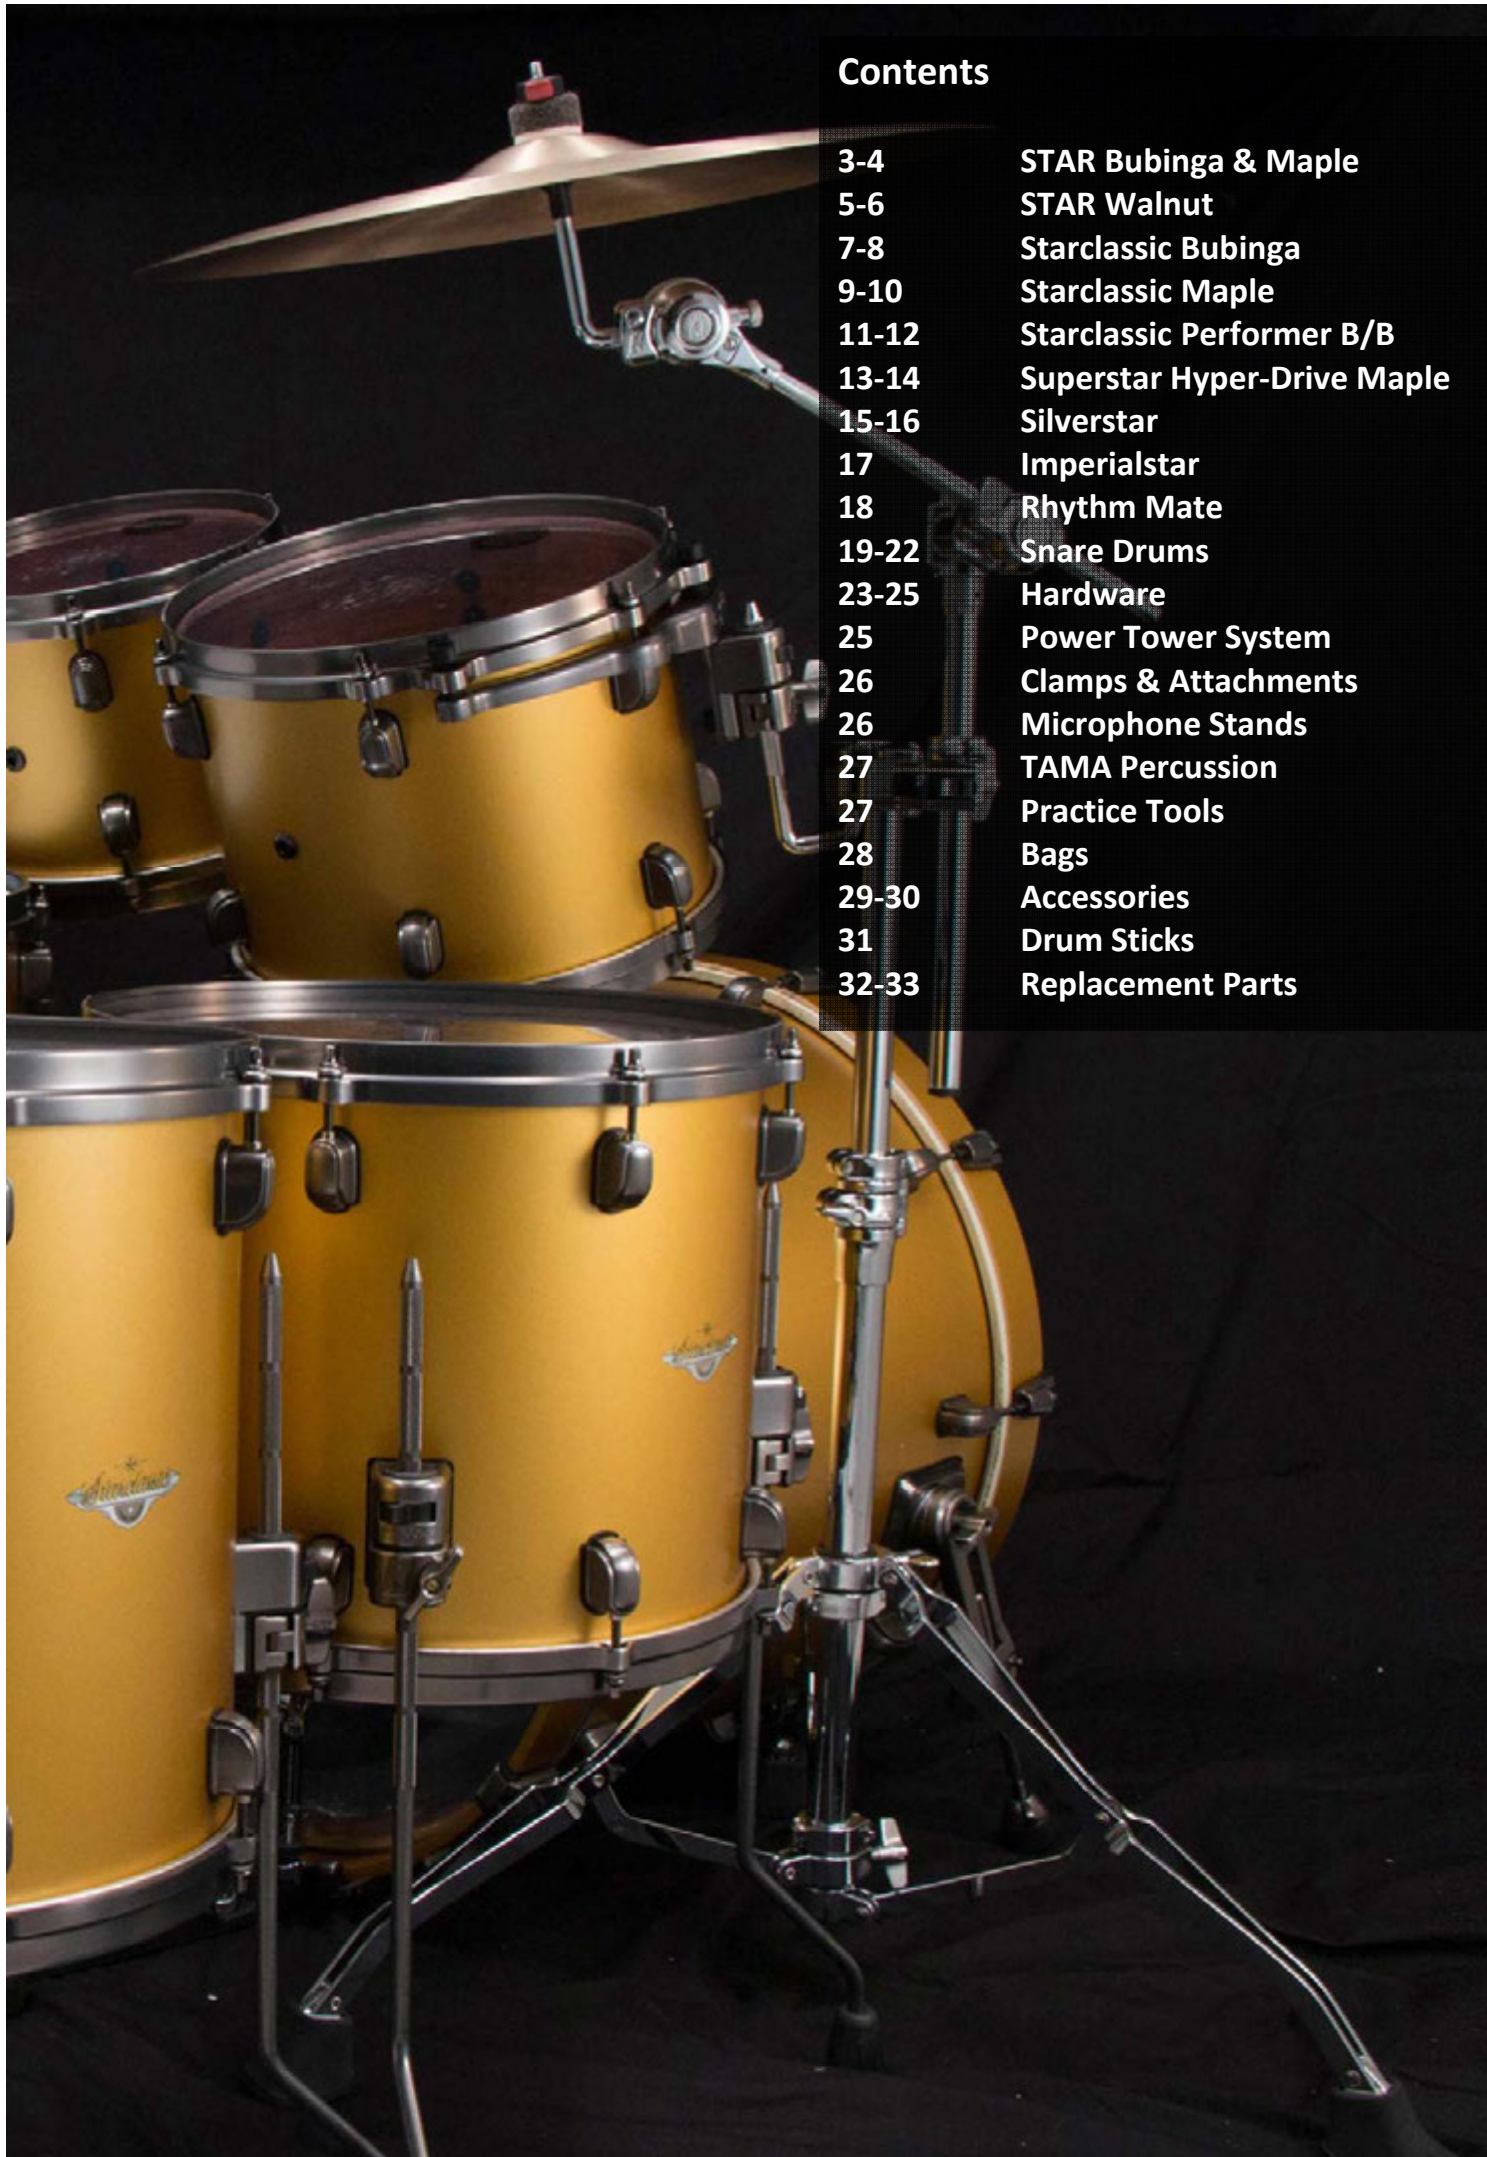

## Contents

3-4	STAR Bubinga & Maple
5-6	STAR Walnut
7-8	Starclassic Bubinga
9-10	Starclassic Maple
11-12	Starclassic Performer B/B
13-14	Superstar Hyper-Drive Maple
15-16	Silverstar
17	Imperialstar
18	Rhythm Mate
19-22	Snare Drums
23-25	Hardware
25	Power Tower System
26	Clamps & Attachments
26	Microphone Stands
27	TAMA Percussion
27	Practice Tools
28	Bags
29-30	Accessories
31	Drum Sticks
32-33	Replacement Parts