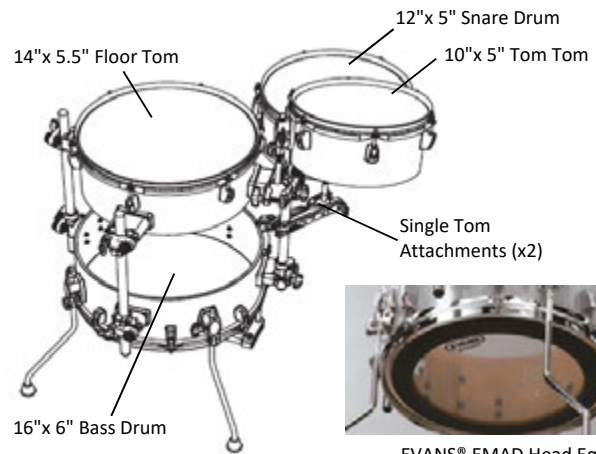

Cocktail-JAM Kit

VD46CBCN (Complete Kit incl. MCAX5366)
MCAX5366 (Clamp Kit)

699,00

99,00

EVANS® EMAD Head Equippi