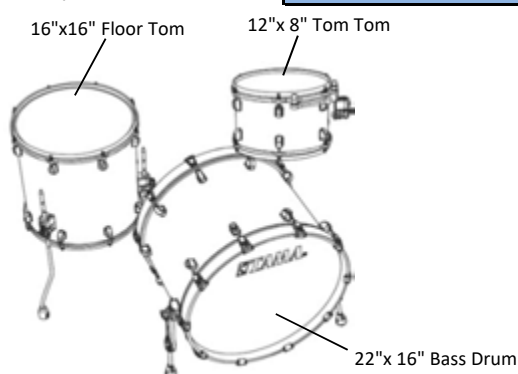

BE32RZS (Exotic Finish) **2.399,00**
BG32RZS (Lacquer Finish)