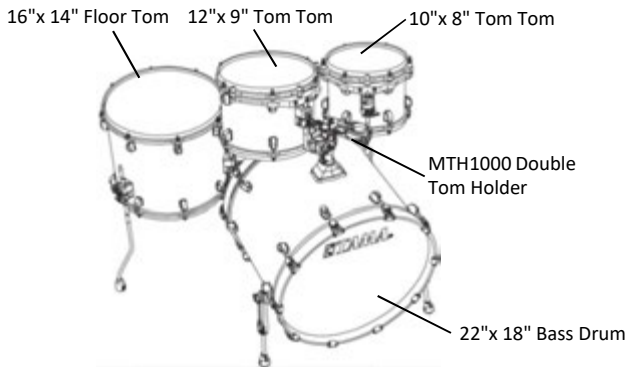

AVAILABLE FINISHES

Starclassic Performer B/B: PP (Premium Lacquer Finishes)

1. **NEW** **GMS** (Gun Metal Classic Stripe)
   CRD (Coral Red Sparkle)
   SPW (Satin Pearl White)
   BCS (Black Clouds & Silver Linings)
   BNZ (Blue Nebula Blaze)

Starclassic Performer B/B: PS (Lacquer Finishes)

1. **NEW** **LOR** (Lacquer Ocean Blue Ripple)
   TWB (Twilight Blue Burst)
   MBR (Molten Brown Burst)
   CNT (Cherry Natural Burst)
   SIB (Smoky Indigo Burst)

MODEL NUMBER SYSTEM

Shell Kits

PP(PS or PR) ^{*1} 42S ^{*2}

Individual Drums

PP(PS or PR) ^{*1} B ^{*3} 22 ^{*4} E ^{*5} M ^{*6}

- *1 **PP** : Starclassic Performer B/B (Premium Lacquer Finishes)
  PS : Starclassic Performer B/B (Lacquer Finishes)
  PR : Starclassic Performer B/B (Duracover Wrap Finishes)
- *2 This part depends on configuration.
- *3 **B** : Bass Drum / **F** : Floor Tom / **T** : Tom Tom / **S** : Snare Drum
- *4 Diameter
- *5 Depth (**H** : Hyper-Drive / **R** : Regular / **A** : Accel / **D** : Deep / **E** : Extra Deep / **X** : Ultra Deep)
- *6 **M** : Bass Drum w/Tom Holder Base / **Z** : w/o Tom Holder Base

Starclassic Performer B/B: PR (Duracover Wrap Finishes)

1. **NEW** **VBL** (Vintage Blue Sparkle)
   IBP (Ice Blue Pearl)
   VMP (Vintage Marine Pearl)
   ROY (Red Oyster)
   CCO (Charcoal Onyx)

CONFIGURATIONS (Snare Drum & Hardware are NOT Included)

PP42S (Premium Lacquer)	1.849,00
PS42S (Lacquer)	1.749,00
PR42S (Duracover Wrap)	1.649,00

PP52HZS (Premium Lacquer)	2.299,00
PS52HZS (Lacquer)	2.199,00
PR52HZS (Duracover Wrap)	2.099,00