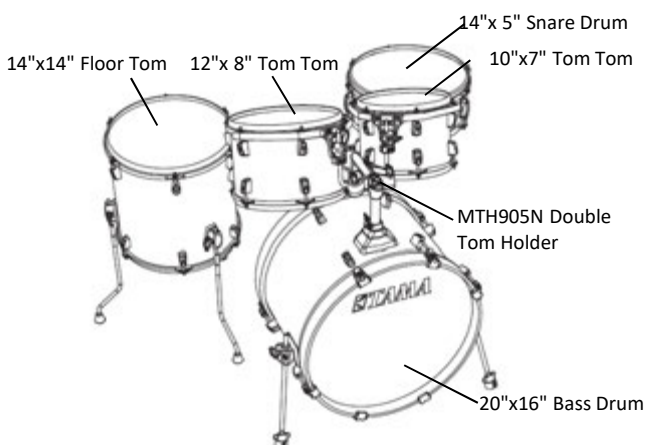

VP50R (Lacquer) w/HB5W HW Kit **1.149,00**
VD50R (Unicolor Wrap) w/HB5W HW Kit **1.049,00**