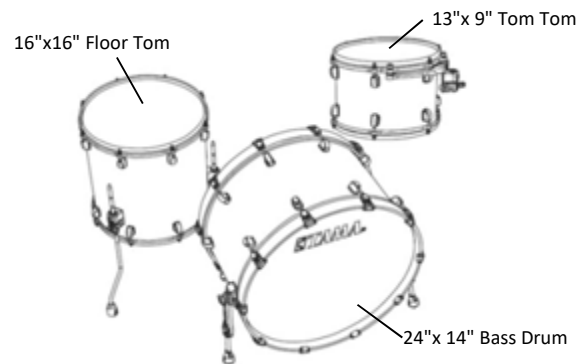

ME34CZS (Exotic Finish)
MA34CZS (Lacquer Finish) **2.399,00**