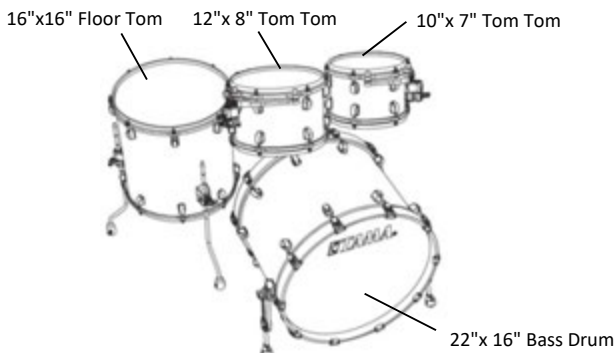

NEW

MODEL NUMBER SYSTEM

Shell Kits

MA(ME)^{*1} 34CZ^{*2} BN(B)^{*3} S^{*4}

Individual Drums

MA(ME)^{*1} B^{*5} 22^{*6} 18^{*7} Z^{*8} BN(B)^{*3}

- *1 **MA** : Starclassic Maple
  ME : Starclassic Maple Exotic Finish
- *2 This part depends on configuration.
- *3 **(none)** : Chrome HW
  BN (for MA) or **B** (for ME): Black Nickel HW
  U: Smoked Black Nickel HW **NEW**
- *4 Shell Kit
- *5 **B** : Bass Drum / **F** : Floor Tom / **T** : Tom Tom / **S** : Snare Drum
- *6 Diameter
- *7 Depth
- *8 **M** : Bass drum w/ Tom Holder Base
  Z : w/o Tom Holder Base

AVAILABLE FINISHES

Starclassic Maple Exotic Finishes

- **NEW** **LEWB** (Emerald Pacific Walnut Burst)
- **NEW** **LNWB** (Natural Pacific Walnut Burst)

- **GFCB** (Figured Caribbean Blue Burst)
- **GFMG** (Figured Maple Gloss)

Starclassic Maple

- **CHS** (Champagne Sparkle)
- **GCS** (Galaxy Chameleon Sparkle)
- **BCS** (Black Clouds & Silver Linings)
- **LJB** (Light Jade Burst)
- **NEW** **SAM** (Satin Aztec Gold Metallic)
- **SPW** (Satin Pearl White)
- **DMB** (Dark Mocha Burst)
- **NEW** **FBK** (Flat Black)
- **NEW** **FBM** (Flat Burgundy Metallic)
- **MBB** (Molten Satin Brown Burst)
- **VAM** (Vintage Antique Maple)
- **SSR** (Silver Snow Racing Stripe)
- **PWH** (Piano White)
- **PBK** (Piano Black)

CONFIGURATIONS (Snare Drum & Hardware are NOT Included)

ME42TZS (Exotic Finish)
MA42TZS (Lacquer Finish) **2.699,00**